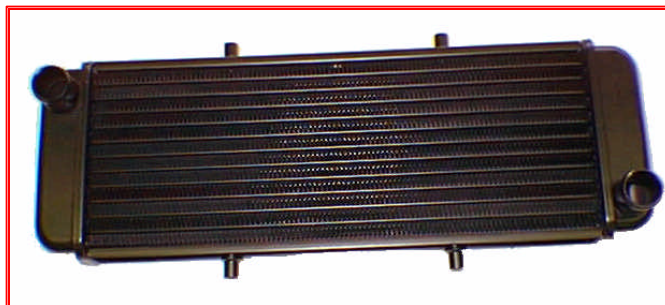

Authorized Distributor

ROTAX

AIRCRAFT ENGINES

Rotax 4 Stroke Engine Options & Accessories (Non Certified)

973 675 - Tuned stainless steel exhaust system for 912S / 912S UL

- 978 485 Exhaust assortment in steel. Includes basic muffler, tubes and elbows. Only available in limited qualities.
- 978 488 Stainless Steel exhaust assortment. Includes basic muffler, tubes and elbows.
- 973 675 Special tuned stainless steel exhaust system for 912 S UL & 912 S
- 842 632 M8 nuts for prop shaft. Price each. 6 required
- 842 635 5/16" x 20 nuts for prop shaft. Price each. 6 required.
- SP2706 Air filters. Price Each. 2 required
- RU0810 Air filters (914 engines only)

995 697 - One piece radiator