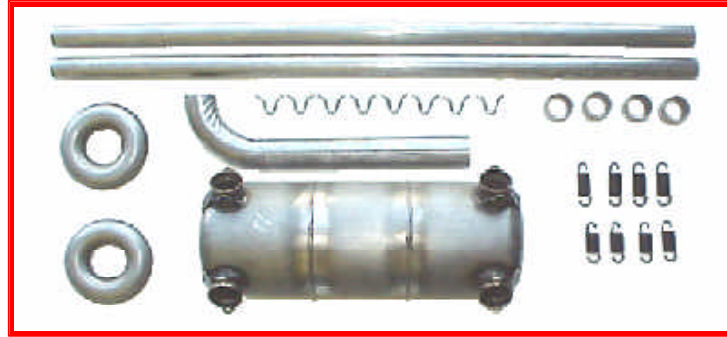

Authorized Distributor

ROTAX

AIRCRAFT ENGINES

Rotax 4 Stroke Engine Options & Accessories (Non Certified)

973 675 - Tuned stainless steel exhaust system for 912S / 912S UL

- 978 485 Exhaust assortment in steel. Includes basic muffler, tubes and elbows. Only available in limited qualities.
- 978 488 Stainless Steel exhaust assortment. Includes basic muffler, tubes and elbows.
- 973 675 Special tuned stainless steel exhaust system for 912 S UL & 912 S
- 842 632 M8 nuts for prop shaft. Price each. 6 required
- 842 635 5/16" x 20 nuts for prop shaft. Price each. 6 required.
- SP2706 Air filters. Price Each. 2 required
- RU0810 Air filters (914 engines only)

995 697 - One piece radiator