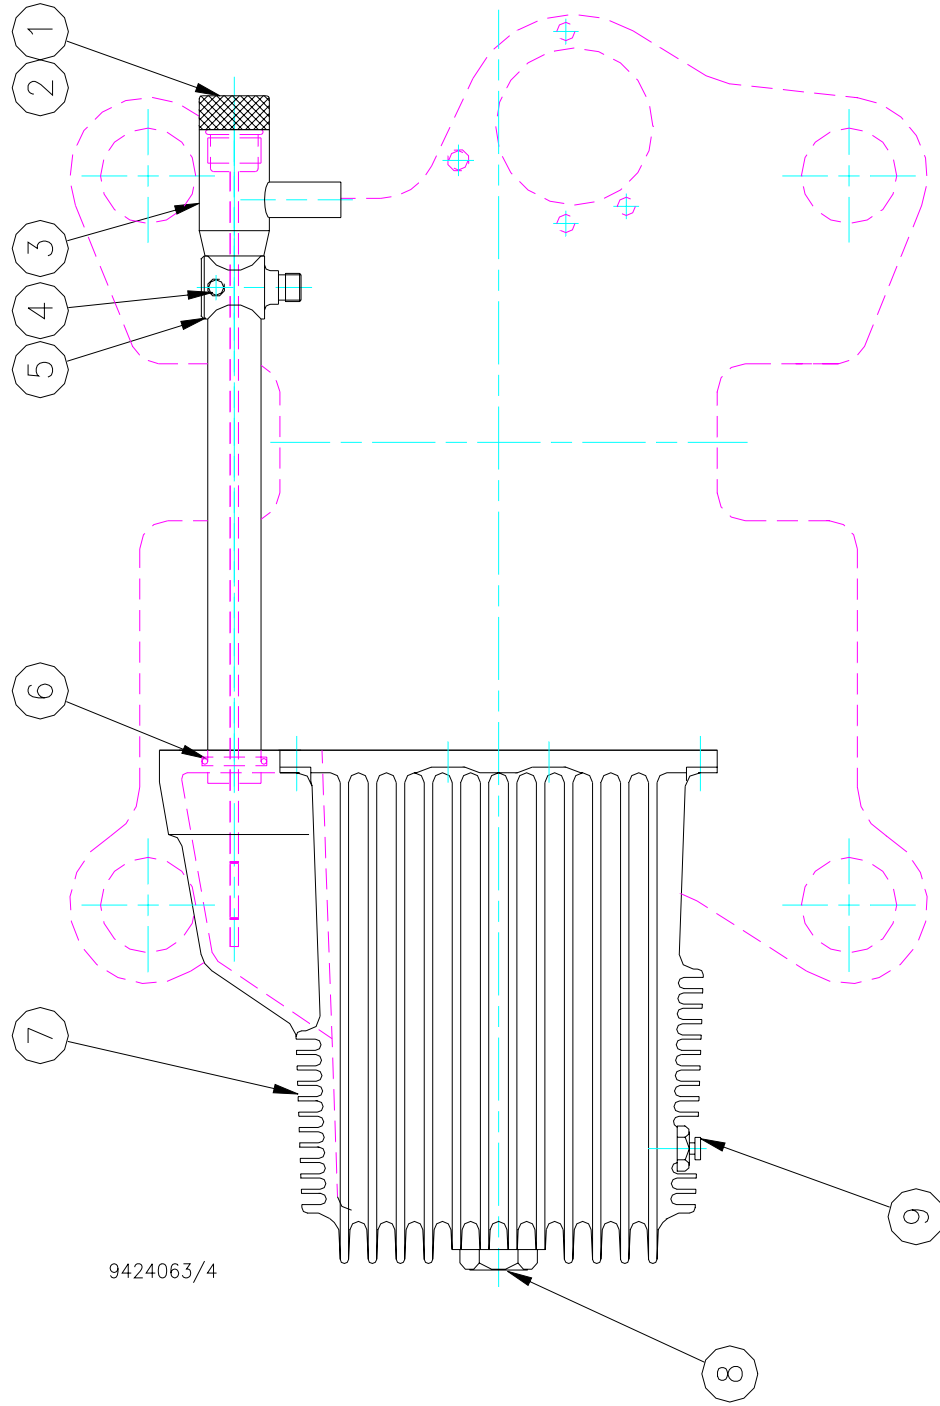

Jabiru 3300 Engine

Section A: CYLINDER HEAD

ITEM	PART #	ISS	DESCRIPTION	QTY	
1	PG10042N		'O'RING BS114V	24	
2	4633074	2	TUBE PUSH ROD COVER	12	
3	PH0666N	1	WASHER BELLEVILLE	36	
	452318N	1	WASHER	36	
4	PH72E24		CAP SCREW 1 1/2 X 5/16 UNF	36	
5	4657082	1	CYLINDER HEAD	6	NSS
6	PI10582N		SPARK PLUG	12	
7	PG0168N	1	'O'RING BS237V	6	
8	4641084	2	ROCKER COVER	6	
9	PH72624		CAP SCREW 5/8 X 1/4 UNC	48	
	AN960-416		WASHER	48	
10	4590074	4	VALVE GUIDE	12	
11	PH0515N		CIRCLIP (20 INT)	12	
12	4659084	2	VALVE SEAT INSERT INLET	6	
	4660084	2	VALVE SEAT INSERT EXHAUST	6	

Jabiru 3300 Engine

Jabiru 3300 Engine

Section D: VALVE ASSEMBLY

ITEM	PART #	ISS	DESCRIPTION	QTY
1	PG92324	1	VALVE LIFTER	12
2	4642084	2	PUSH ROD	12
3	4647084	1	ROCKER - TAPPET #1 LS	12
	464808N	1	ROCKER - TAPPET #1 RS	12
4	MS21042L6	1	LOCK NUT	12
5	4593074	3	ADJUSTING SCREW	12
6	4594074	2	ROCKER SHAFT	6
7	PG0158N		O'RING BS014V	12
8	PB0035N		BUSH	12
9	PH0505N		CAP SCREW 1 X 1/4UNC	6
10	4604074	1	TOP SPRING WASHER	12
11	4605074	2	VALVE COLLET	24
12	PG71E24	1	VALVE SPRING	12
13	PG71C24	1	VALVE SPRING BOTTOM SEAT	12
14	4595074	1	INLET VALVE	6
	4596074	1	EXHAUST VALVE	6

Jabiru 3300 Engine

9416053/1

Jabiru 3300 Engine

Section K: STARTER MOTOR

ITEM	PART #	ISS	DESCRIPTION	QTY
1	AN4-53A		BOLT	2
2	AN960-416		WASHER	2
3	4505053	1	STARTER MOTOR REWORKED	1
4	4063324	4	BUSH INNER STARTER	1
5	4372153	3	HOUSING STARTER MOTOR	1
6	PH0505N		CAP SCREW 1/4 UNC X 1	3
7	4372253	4	CLUTCH HOUSING STARTER	1
8	PM6352N		STARTER CLUTCH	1
9	4063224	3	BUSH OUTER - STARTER	1

Jabiru 3300 Engine

9424063/4

Section M: ROCKER LUBRICATION & VENTING

ITEM	PART #	ISS	DESCRIPTION	QTY
1	PG0127N		O'RING BS011V	20
2	PH72624		CAP SCREW	4
3	4710084	1	ROCKER LUBE TUBE ASSY	4
4	4703084	1	COLLAR ROCKER LUBE	8
5	4686084	1	LUBE TUBE	8
6			HOSE CLAMP	8