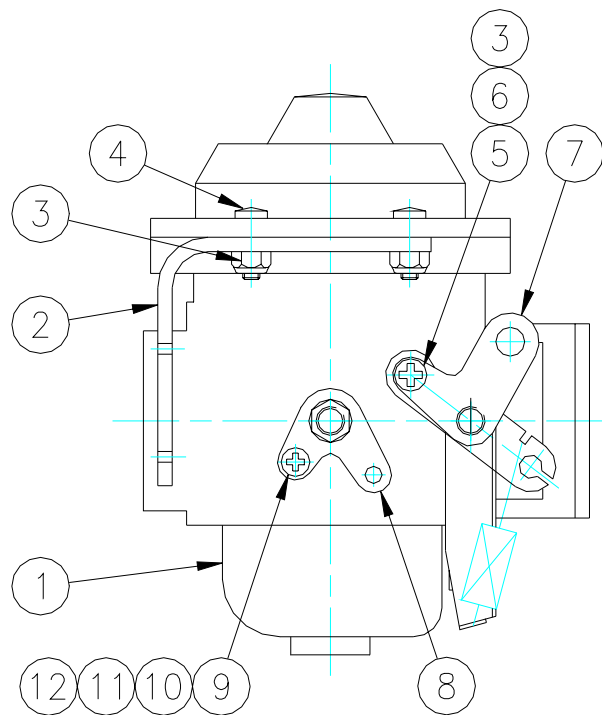

Jabiru 3300 Engine

Section N: CARBURETTOR ASSEMBLY

ITEM	PART #	ISS	DESCRIPTION	QTY
1	PG12003N		CARBURETTOR	1
2	4116834	3	CABLE MOUNT	1
3	MS21042L3		HEX NUT	3
4	MS27039-1-12		MACHINE SCREW	2
5	MS27039-1-10		MACHINE SCREW	1
6	4620074	1	SPACER CARBY LINKAGE	1
7	4116734	3	THROTTLE LEVER	1
8	4116634	1	CHOKE LEVER	1
9	AN960-10		WASHER	1
10	PH0757N		C'SUNK SCREW	1
11	PH0219N		FLAT WASHER	1
12	PH0767N		NUT	1

Jabiru 3300 Engine

4624074/1