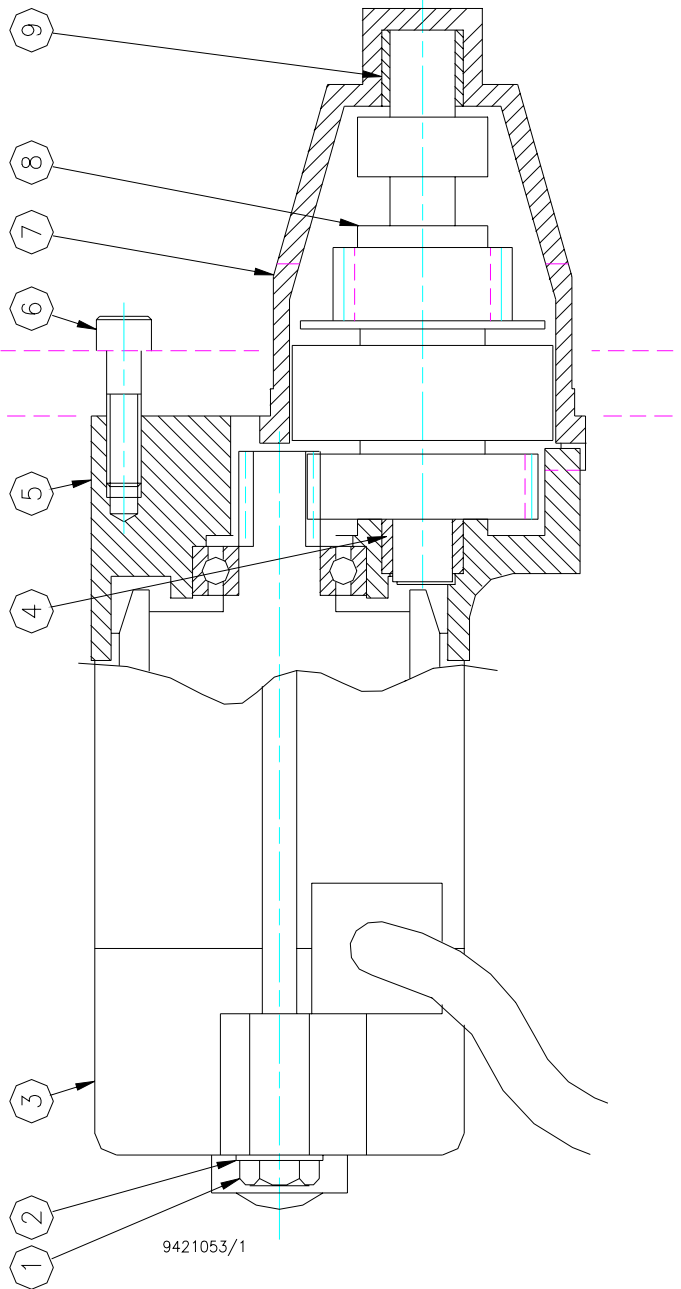

Jabiru 3300 Engine

Section K- 2 -1

Jabiru 3300 Engine

Section L: SUMP DIPSTICK & BREATHER

ITEM	PART #	ISS	DESCRIPTION	QTY
1	4550064	2	DIPSTICK ASSY	1
2	PG10042N		O'RING BS114V	1
3	4585064	1	HOUSING ASSY	1
4	PH0636N		GRUB SCREW 1/4 UNF X 1/4	1
5	4586064	2	MOUNT ADAPTOR	1
6	PG0148N		O'RING BS116V	1
7	4635072	1	SUMP	1
8	PH117434		SUMP PLUG	1
9	PI10172N		TEMPERATURE SENDER	1