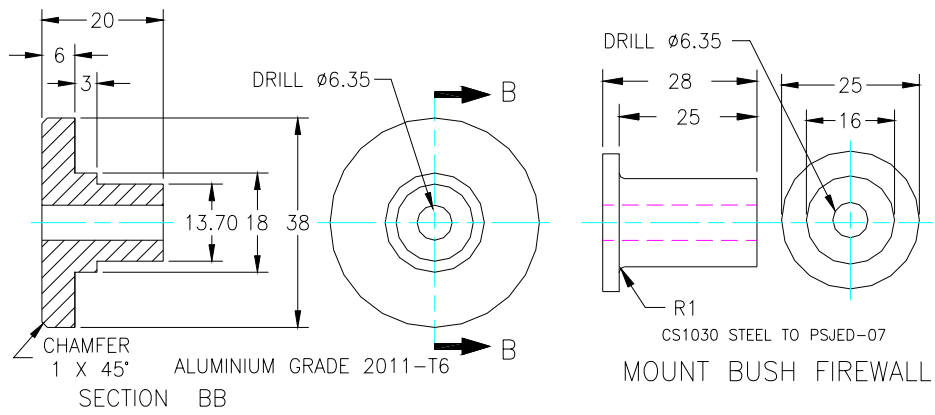

Jabiru 3300 Engine

WASHER - ENGINE MOUNT

9467073/1

Jabiru 3300 Engine

Section I: EXHAUST & MUFFLER

ITEM	PART #	ISS	DESCRIPTION	QTY	
1	4086124	3	FLANGE INLET & EXHAUST PIPE	4	NSS
	4103224	2	GASKET EXHAUST PIPE	4	
	PH72624		CAP SCREW 5/8 X 1/4 UNC	12	
2		1	EXHAUST PIPE #1	1	
3		1	EXHAUST PIPE #2	1	
4		1	EXHAUST PIPE #3	1	
5		1	EXHAUST PIPE #4	1	
6		1	MUFFLER ASSY	1	
7	PE01094	1	SPRING EXHAUST	4