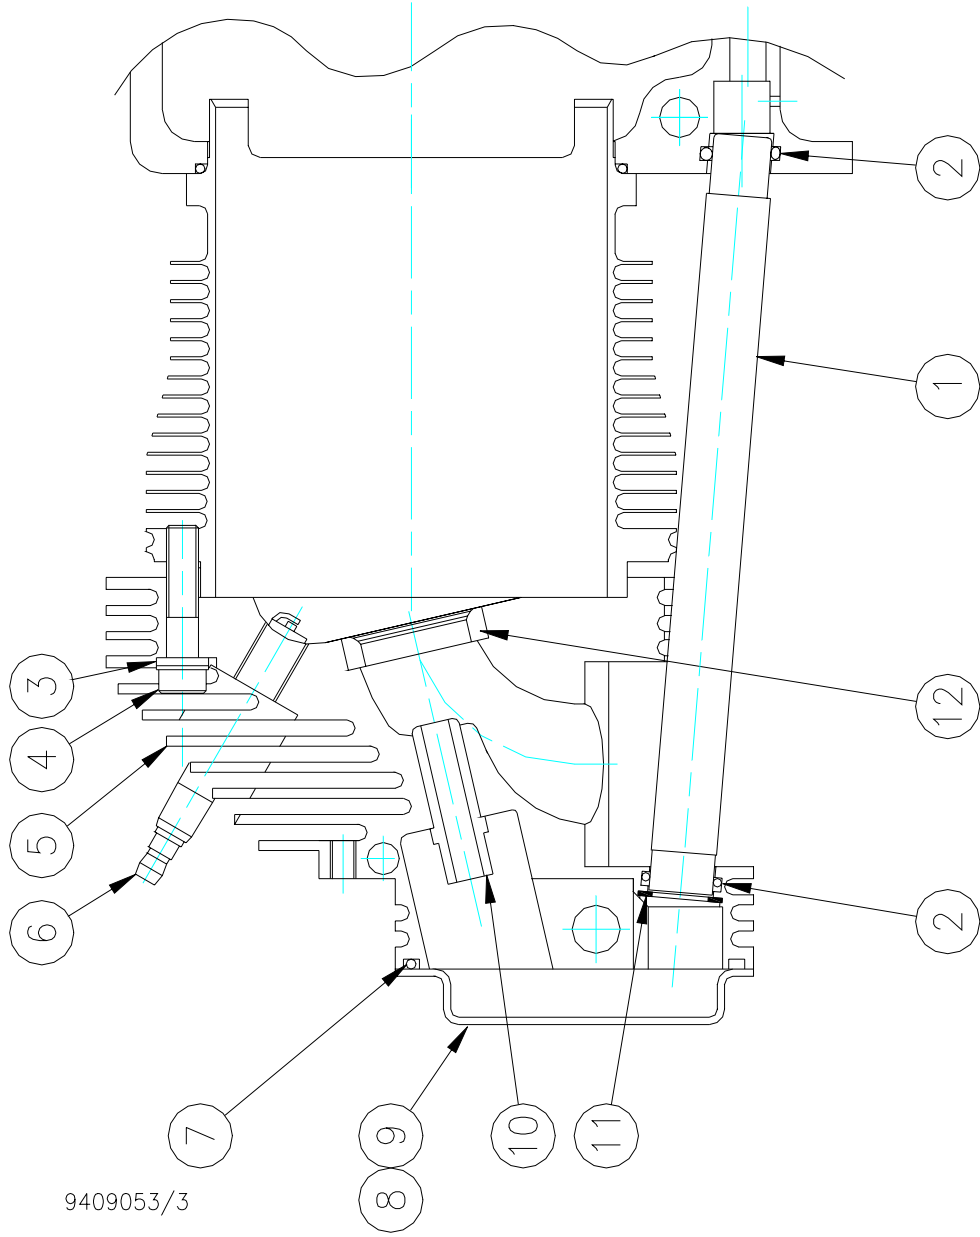

Jabiru 3300 Engine

Section A: CYLINDER HEAD

ITEM	PART #	ISS	DESCRIPTION	QTY	
1	PG10042N		'O'RING BS114V	24	
2	4633074	2	TUBE PUSH ROD COVER	12	
3	PH0666N	1	WASHER BELLEVILLE	36	
	452318N	1	WASHER	36	
4	PH72E24		CAP SCREW 1 1/2 X 5/16 UNF	36	
5	4657082	1	CYLINDER HEAD	6	NSS
6	PI10582N		SPARK PLUG	12	
7	PG0168N	1	'O'RING BS237V	6	
8	4641084	2	ROCKER COVER	6	
9	PH72624		CAP SCREW 5/8 X 1/4 UNC	48	
	AN960-416		WASHER	48	
10	4590074	4	VALVE GUIDE	12	
11	PH0515N		CIRCLIP (20 INT)	12	
12	4659084	2	VALVE SEAT INSERT INLET	6	
	4660084	2	VALVE SEAT INSERT EXHAUST	6	

Cylinder Head Assemblies available incorporating :
Cylinder Head
Valve Guides
Valve Seat Inserts

Note: Oversize valve guides available, use std P/N & specify 0.05, 0.10, 0.15
Oversize. Identification is by 1, 2 or 3 dimples on exposed diameter when
Fitted to assembled head

Jabiru 3300 Engine

Section A- 2 -1