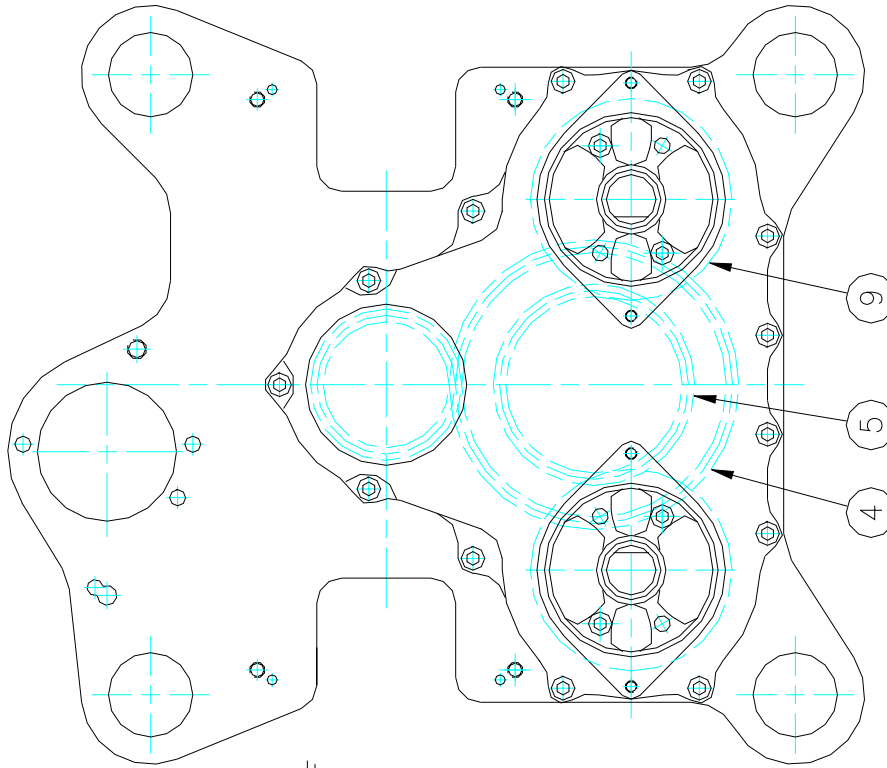

Jabiru 3300 Engine

9416053/1

Jabiru 3300 Engine

Section K: STARTER MOTOR

ITEM	PART #	ISS	DESCRIPTION	QTY
1	AN4-53A		BOLT	2
2	AN960-416		WASHER	2
3	4505053	1	STARTER MOTOR REWORKED	1
4	4063324	4	BUSH INNER STARTER	1
5	4372153	3	HOUSING STARTER MOTOR	1
6	PH0505N		CAP SCREW 1/4 UNC X 1	3
7	4372253	4	CLUTCH HOUSING STARTER	1
8	PM6352N		STARTER CLUTCH	1
9	4063224	3	BUSH OUTER - STARTER	1