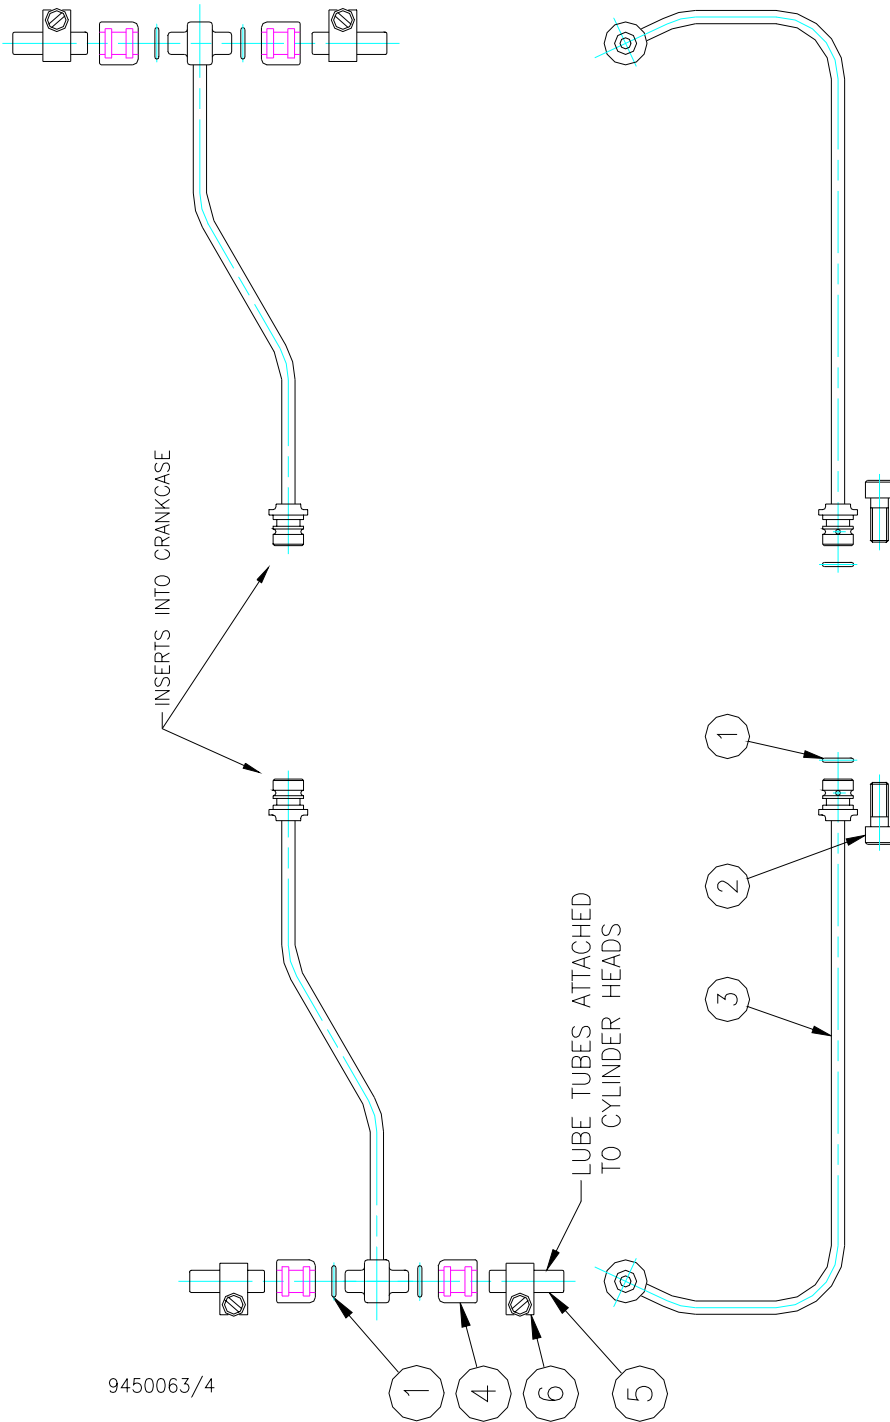

Jabiru 3300 Engine

Section A: CYLINDER HEAD

ITEM	PART #	ISS	DESCRIPTION	QTY	
1	PG10042N		'O'RING BS114V	24	
2	4633074	2	TUBE PUSH ROD COVER	12	
3	PH0666N	1	WASHER BELLEVILLE	36	
	452318N	1	WASHER	36	
4	PH72E24		CAP SCREW 1 1/2 X 5/16 UNF	36	
5	4657082	1	CYLINDER HEAD	6	NSS
6	PI10582N		SPARK PLUG	12	
7	PG0168N	1	'O'RING BS237V	6	
8	4641084	2	ROCKER COVER	6	
9	PH72624		CAP SCREW 5/8 X 1/4 UNC	48	
	AN960-416		WASHER	48	
10	4590074	4	VALVE GUIDE	12	
11	PH0515N		CIRCLIP (20 INT)	12	
12	4659084	2	VALVE SEAT INSERT INLET	6	
	4660084	2	VALVE SEAT INSERT EXHAUST	6	

Jabiru 3300 Engine

9424063/4

Section M: ROCKER LUBRICATION & VENTING

ITEM	PART #	ISS	DESCRIPTION	QTY
1	PG0127N		O'RING BS011V	20
2	PH72624		CAP SCREW	4
3	4710084	1	ROCKER LUBE TUBE ASSY	4
4	4703084	1	COLLAR ROCKER LUBE	8
5	4686084	1	LUBE TUBE	8
6			HOSE CLAMP	8

Jabiru 3300 Engine

Jabiru 3300 Engine

Section N: CARBURETTOR ASSEMBLY

ITEM	PART #	ISS	DESCRIPTION	QTY
1	PG12003N		CARBURETTOR	1
2	4116834	3	CABLE MOUNT	1
3	MS21042L3		HEX NUT	3
4	MS27039-1-12		MACHINE SCREW	2
5	MS27039-1-10		MACHINE SCREW	1
6	4620074	1	SPACER CARBY LINKAGE	1
7	4116734	3	THROTTLE LEVER	1
8	4116634	1	CHOKE LEVER	1
9	AN960-10		WASHER	1
10	PH0757N		C'SUNK SCREW	1
11	PH0219N		FLAT WASHER	1
12	PH0767N		NUT	1