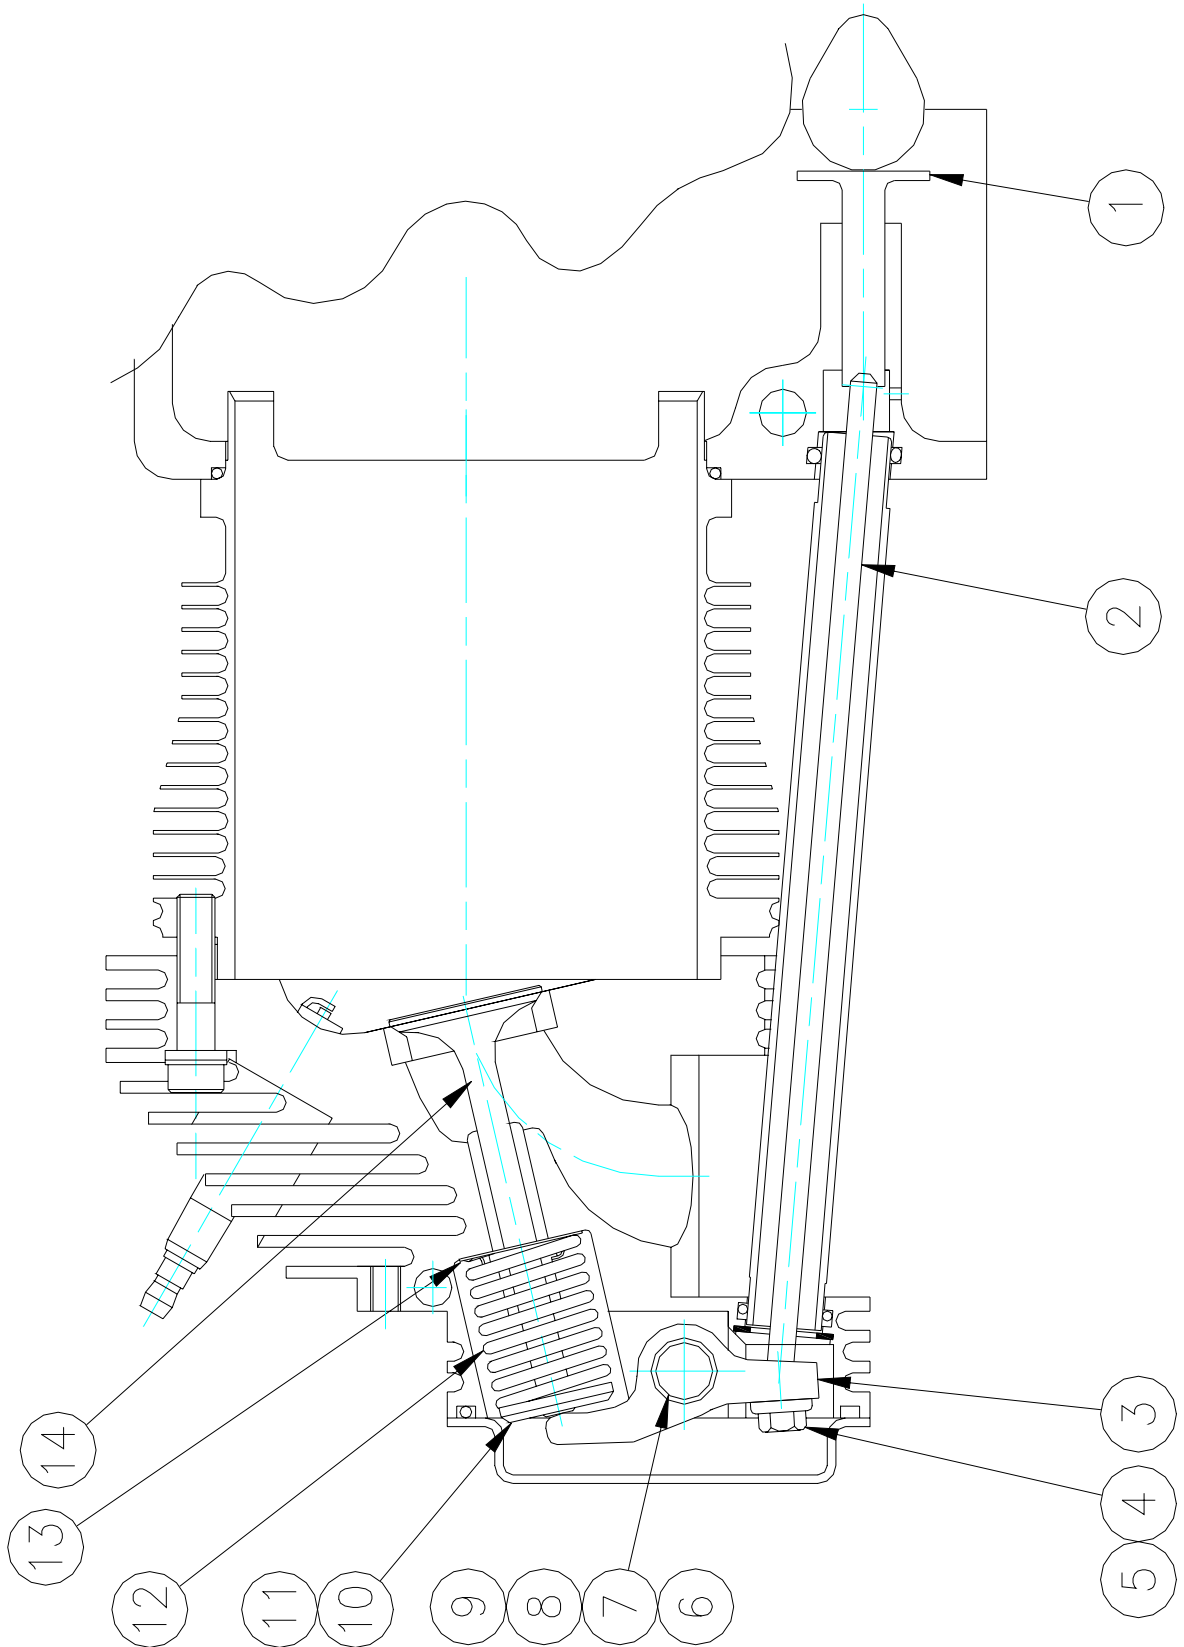

Jabiru 3300 Engine

9412053/2

Jabiru 3300 Engine

Section E: LUBRICATION SYSTEM

ITEM	PART #	ISS	DESCRIPTION	QTY	
1	PG10162N	1	OIL FILTER	1	
	4120534	2	FITTING - OIL FILTER	1	
2		1	OIL PUMP HOUSING	1	NSS
	PH0625N		CAP SCREW 1 1/4 X 5/16UNC	4	
3		1	OIL PUMP OUTER GEAR	1	NSS
4	PH115334	1	KEY WOODRUFF	1	
5		1	OIL PUMP INNER GEAR	1	NSS
6	PG10122N		'O'RING BS143V	1	
7	4280044	5	BACKING PLATE	1	
8	PX101324	1	SPRING PRESSURE RELIEF	1	
9	4536064	3	VALVE RELIEF	1	
10	PH06864	1	WASHER	1	
11	PH10142N		CIRCLIP	1	
12	PI10182N		OIL PRESSURE SENDER	1	
13	4649084	1	OIL PICKUP TUBE	1	
14	AN960-416		WASHER (OPTION)	1