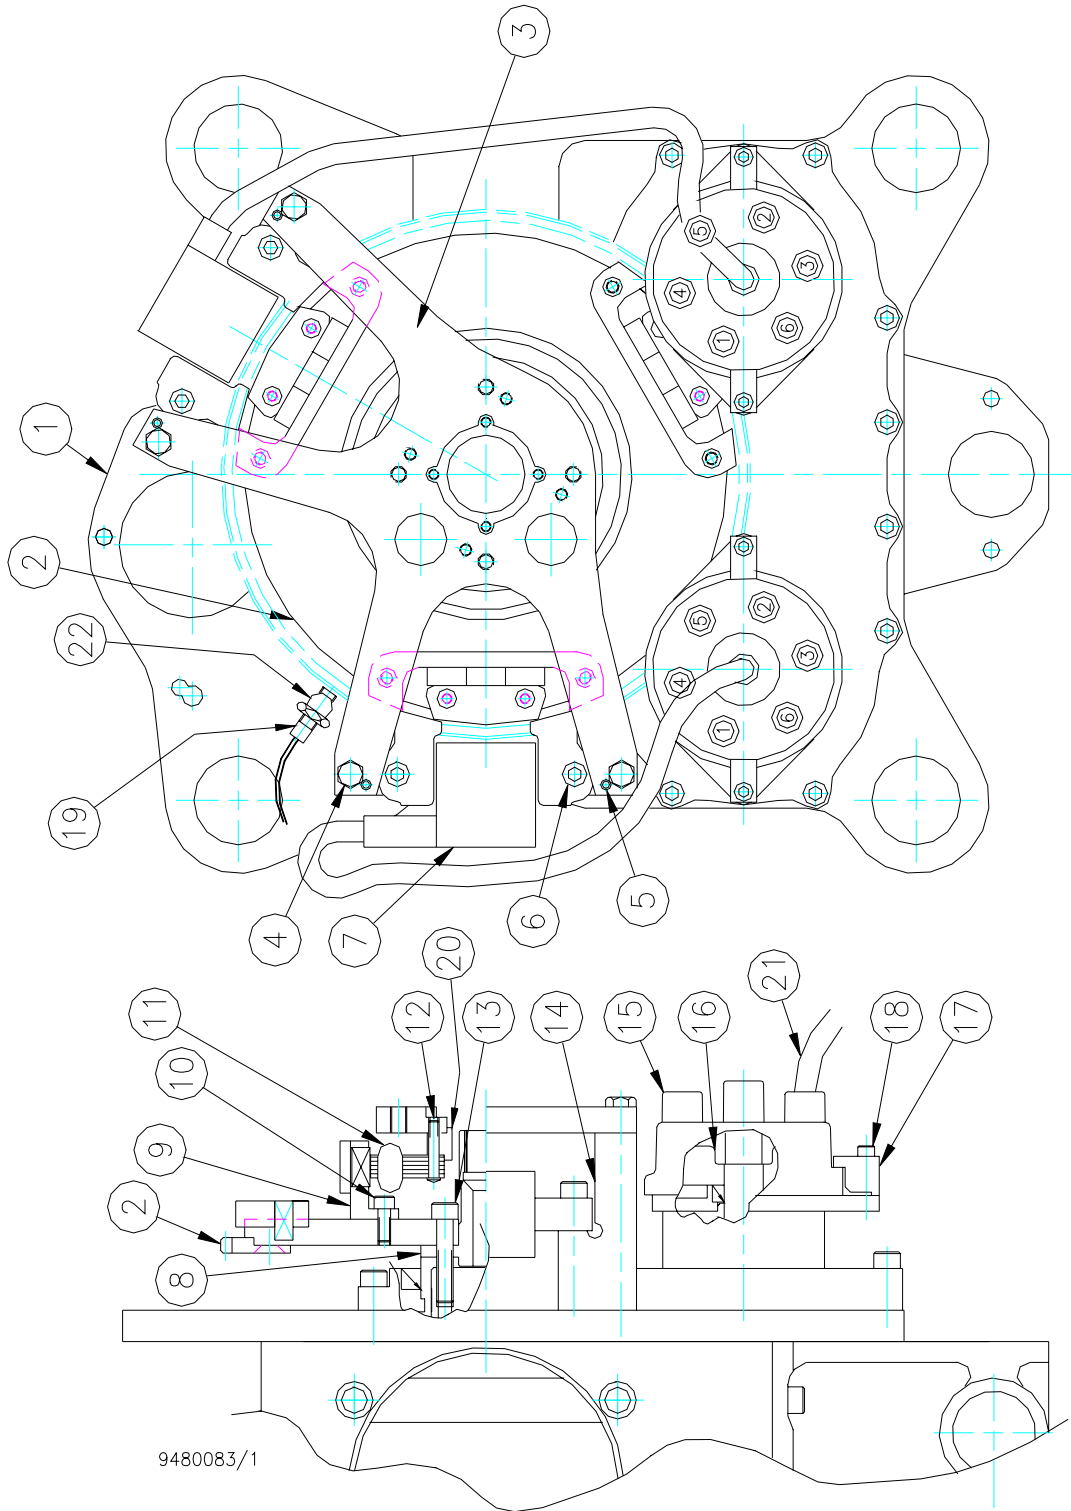

Jabiru 3300 Engine

Section F: FLYWHEEL & IGNITION SYSTEM

ITEM	PART #	ISS	DESCRIPTION	QTY	
1	4628073	4	REAR PLATE ENGINE MOUNT	1	
2	4626073	1	FLYWHEEL ASSY	1	
			CONSISTS OF :-		
	4626173	1	FLYWHEEL	1	
	4315054	5	POLE PLATE CENTRE	3	NSS
	4316054	4	POLE PLATE OUTER	3	NSS
	PM0065N	1	MAGNET	9	NSS
	PH0747N		C'SK SKT SCREW 1/2 X 1032	12	NSS
	4066423	6	RING GEAR	1	
	PH64324		C'SK CAP SCREW 1/2" X 1/4UNC	6	
3	4627073	3	ALTERNATOR MOUNT	1	NSS
4	AN4-40A		BOLT	4	
5	PG9862		ROLL PIN 5/32 X 3/8	8	
6	PH0505N		CAP SCREW 1 X 1/4UNC	4	
7	PII0522N	1	COIL - IGNITION	2	
8	4646084	1	SPACER FLYWHEEL & VAC. DRIVE	1	
9	4532064	2	ALTERNATOR BODY ASSY	1	
			CONSISTS OF:-		
	4532164	3	ALTERNATOR BODY	1	
	PM0065N		MAGNET	10	
	4532264	2	RETAINING RING	1	
	PH10372N		ROLL PIN 5/8 X 1/8 DIA	4	
10	PH0696N		CAP SCREW 1/2 X 3/16 UNC	4	
11	4535064	1	STATOR ASSY	1	
12	MS35206-248		SCREW 7/8" LONG	4	
13	PH0656N		CAP SCREW 1 1/4 X 5/16 UNF	6	
14	4368054	3	MOUNTING BLOCK COIL & REAR PLATE	4	
15			CAP DISTRIBUTOR	2	
16			ROTOR	2	
17	4096124	4	CLIP DISTRIBUTOR CAP	4	
18	PH72B24		CAP SCREW 1 1/4 X 3/16 UNC	4	
19	PI11763N		TACHO SENDER	1	
20	4318054	4	SPACER STATOR MOUNTING	1	
21			HT LEAD KIT	1	
22	4389054	1	POST TACHO SENDER	1	

Jabiru 3300 Engine