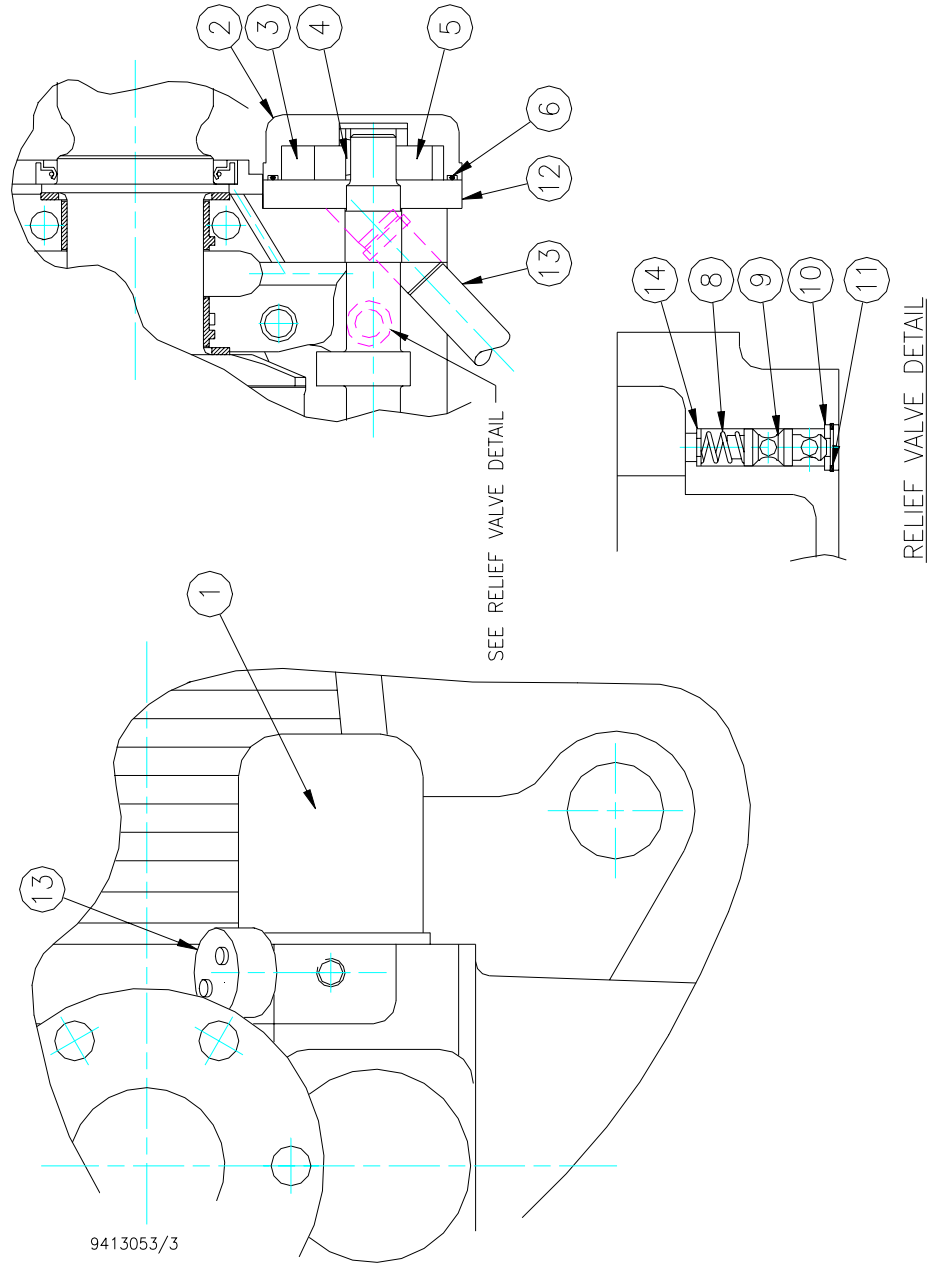

Jabiru 3300 Engine

Jabiru 3300 Engine

Section F: FLYWHEEL & IGNITION SYSTEM

ITEM	PART #	ISS	DESCRIPTION	QTY	
1	4628073	4	REAR PLATE ENGINE MOUNT	1	
2	4626073	1	FLYWHEEL ASSY	1	
			CONSISTS OF :-		
	4626173	1	FLYWHEEL	1	
	4315054	5	POLE PLATE CENTRE	3	NSS
	4316054	4	POLE PLATE OUTER	3	NSS
	PM0065N	1	MAGNET	9	NSS
	PH0747N		C'SK SKT SCREW 1/2 X 1032	12	NSS
	4066423	6	RING GEAR	1	
	PH64324		C'SK CAP SCREW 1/2" X 1/4UNC	6	
3	4627073	3	ALTERNATOR MOUNT	1	NSS
4	AN4-40A		BOLT	4	
5	PG9862		ROLL PIN 5/32 X 3/8	8	
6	PH0505N		CAP SCREW 1 X 1/4UNC	4	
7	PII0522N	1	COIL - IGNITION	2	
8	4646084	1	SPACER FLYWHEEL & VAC. DRIVE	1	
9	4532064	2	ALTERNATOR BODY ASSY	1	
			CONSISTS OF:-		
	4532164	3	ALTERNATOR BODY	1	
	PM0065N		MAGNET	10	
	4532264	2	RETAINING RING	1	
	PH10372N		ROLL PIN 5/8 X 1/8 DIA	4	
10	PH0696N		CAP SCREW 1/2 X 3/16 UNC	4	
11	4535064	1	STATOR ASSY	1	
12	MS35206-248		SCREW 7/8" LONG	4	
13	PH0656N		CAP SCREW 1 1/4 X 5/16 UNF	6	
14	4368054	3	MOUNTING BLOCK COIL & REAR PLATE	4	
15			CAP DISTRIBUTOR	2	
16			ROTOR	2	
17	4096124	4	CLIP DISTRIBUTOR CAP	4	
18	PH72B24		CAP SCREW 1 1/4 X 3/16 UNC	4	
19	PI11763N		TACHO SENDER	1	
20	4318054	4	SPACER STATOR MOUNTING	1	
21			HT LEAD KIT	1	
22	4389054	1	POST TACHO SENDER	1