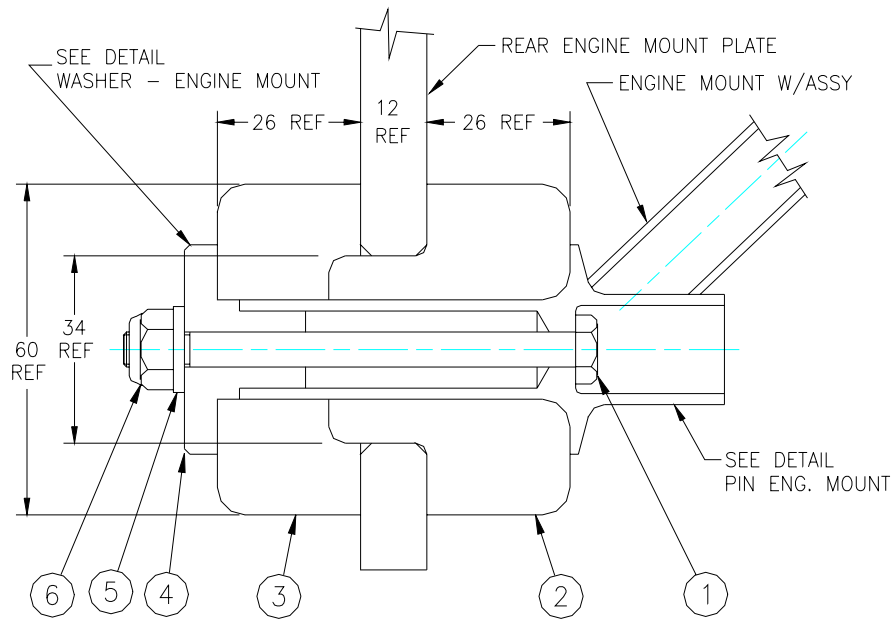

Jabiru 3300 Engine

WASHER - ENGINE MOUNT

9467073/1

Jabiru 3300 Engine

Section I: EXHAUST & MUFFLER

ITEM	PART #	ISS	DESCRIPTION	QTY	
1	4086124	3	FLANGE INLET & EXHAUST PIPE	4	NSS
	4103224	2	GASKET EXHAUST PIPE	4	
	PH72624		CAP SCREW 5/8 X 1/4 UNC	12	
2		1	EXHAUST PIPE #1	1	
3		1	EXHAUST PIPE #2	1	
4		1	EXHAUST PIPE #3	1	
5		1	EXHAUST PIPE #4	1	
6		1	MUFFLER ASSY	1	
7	PE01094	1	SPRING EXHAUST	4