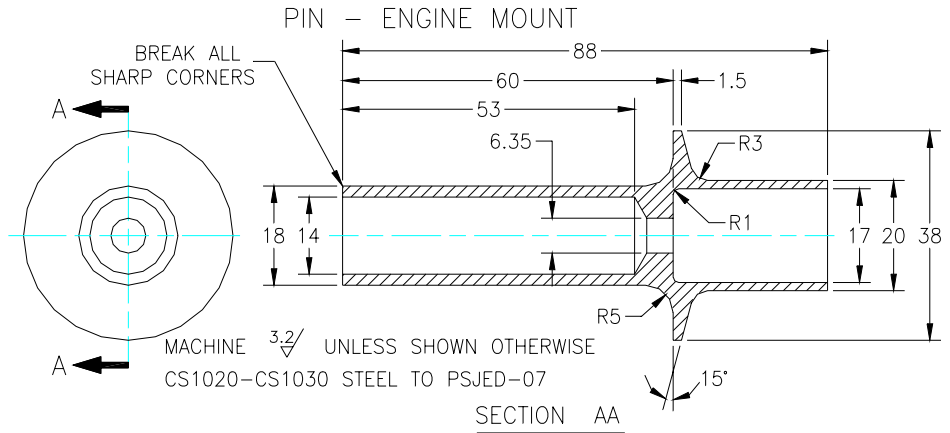

Jabiru 3300 Engine

WASHER - ENGINE MOUNT

9467073/1

Jabiru 3300 Engine

Section I: EXHAUST & MUFFLER

ITEM	PART #	ISS	DESCRIPTION	QTY	
1	4086124	3	FLANGE INLET & EXHAUST PIPE	4	NSS
	4103224	2	GASKET EXHAUST PIPE	4	
	PH72624		CAP SCREW 5/8 X 1/4 UNC	12	
2		1	EXHAUST PIPE #1	1	
3		1	EXHAUST PIPE #2	1	
4		1	EXHAUST PIPE #3	1	
5		1	EXHAUST PIPE #4	1	
6		1	MUFFLER ASSY	1	
7	PE01094	1	SPRING EXHAUST	4