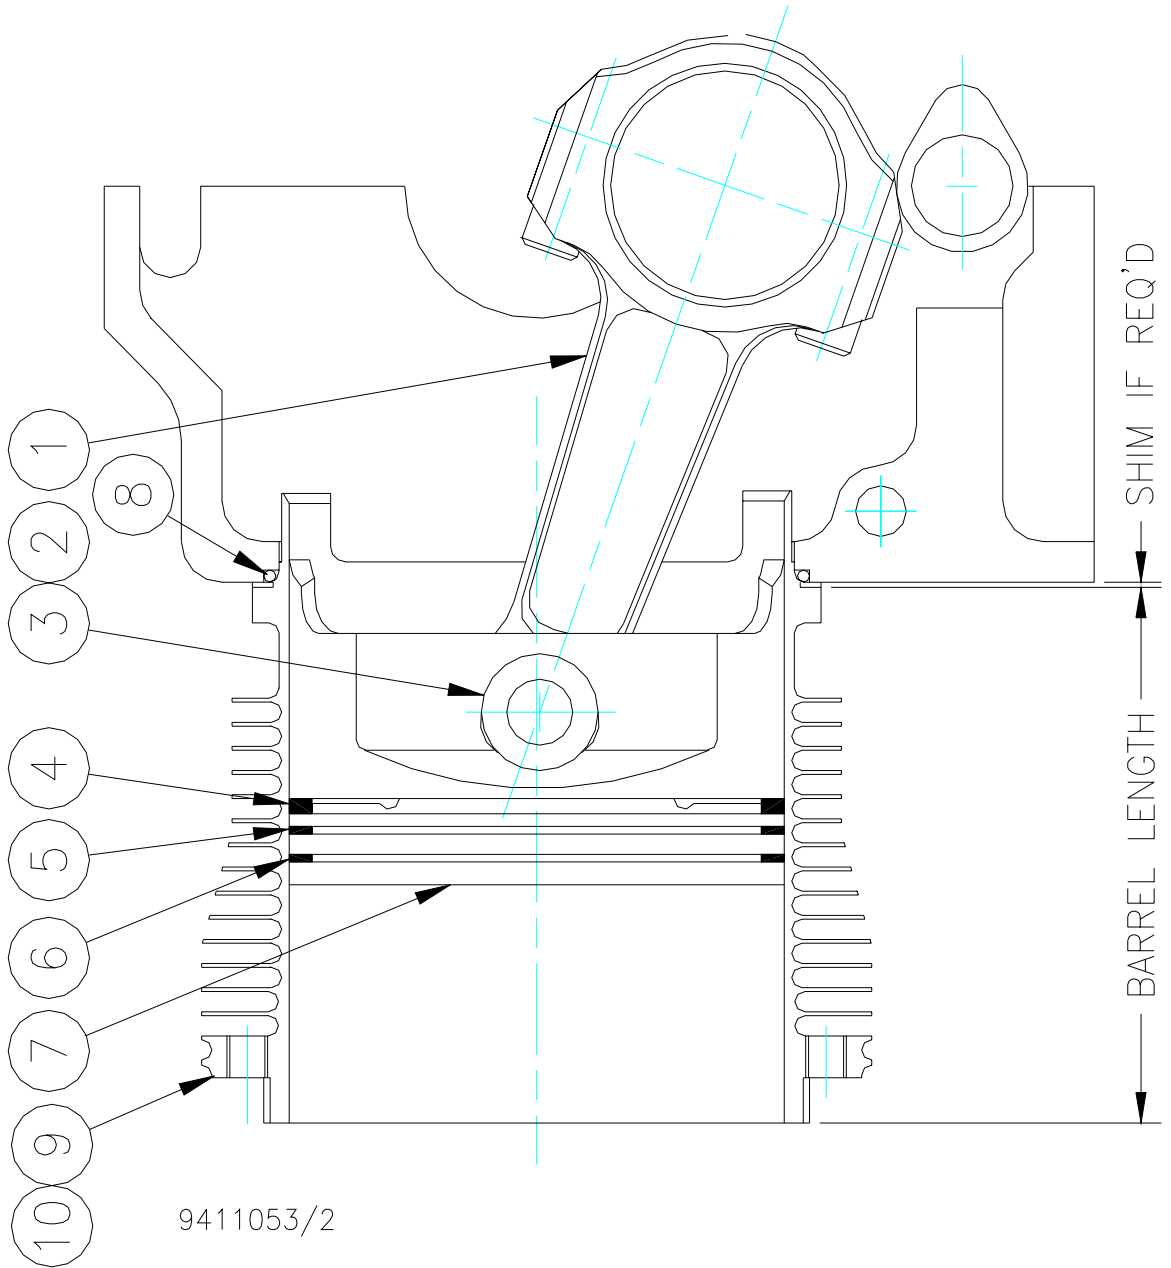

Jabiru 3300 Engine

Section A: CYLINDER HEAD

ITEM	PART #	ISS	DESCRIPTION	QTY	
1	PG10042N		'O'RING BS114V	24	
2	4633074	2	TUBE PUSH ROD COVER	12	
3	PH0666N	1	WASHER BELLEVILLE	36	
	452318N	1	WASHER	36	
4	PH72E24		CAP SCREW 1 1/2 X 5/16 UNF	36	
5	4657082	1	CYLINDER HEAD	6	NSS
6	PI10582N		SPARK PLUG	12	
7	PG0168N	1	'O'RING BS237V	6	
8	4641084	2	ROCKER COVER	6	
9	PH72624		CAP SCREW 5/8 X 1/4 UNC	48	
	AN960-416		WASHER	48	
10	4590074	4	VALVE GUIDE	12	
11	PH0515N		CIRCLIP (20 INT)	12	
12	4659084	2	VALVE SEAT INSERT INLET	6	
	4660084	2	VALVE SEAT INSERT EXHAUST	6	

Crankcase halves are not sold separately.

Jabiru 3300 Engine

Section B- 2 -1

Jabiru 3300 Engine

Section C: CONROD PISTON AND BARREL

ITEM	PART #	ISS	DESCRIPTION	QTY	
1	4651084	1	CONNECTING ROD ASSY	6	
			CONSISTS OF :-		
	4651183	2	CONNECTING ROD	1	NSS
	4651284	2	CAP CONNECTING ROD	1	NSS
	PB0055N		BEARING	0.25	NSS
	PH72E24	1	CAP SCREW 1 X 5/16 UNF	2	
	PB0045N		DOWEL	2	
2	4299054	4	GUDGEON PIN	6	
3	PG00454		CIRCLIP 23	12	
4	PG0055N		PISTON RING OIL SCRAPER	6	
5	PG0065N		PISTON RING #2	6	
6	PG0075N		PISTON RING #1	6	
	PG0085N		RING EXPANDER	12	
7	4685083	1	PISTON	6	
8	PG0025N		O'RING BS155V	6	
9	4554062	5	BARREL 106.5 (Shoulder Length)	6	
			BARREL 106.0		
			BARREL 105.5		
			BARREL 107.0		
10	4679084	1	SHIM BARREL 0.5 THICK		AS REQ'D
	467918N	1	SHIM BARREL 1.0 THICK		AS REQ'D
	467928N	1	SHIM BARREL 1.5 THICK		AS REQ'D

Jabiru 3300 Engine

Jabiru 3300 Engine

Section D: VALVE ASSEMBLY

ITEM	PART #	ISS	DESCRIPTION	QTY
1	PG92324	1	VALVE LIFTER	12
2	4642084	2	PUSH ROD	12
3	4647084	1	ROCKER - TAPPET #1 LS	12
	464808N	1	ROCKER - TAPPET #1 RS	12
4	MS21042L6	1	LOCK NUT	12
5	4593074	3	ADJUSTING SCREW	12
6	4594074	2	ROCKER SHAFT	6
7	PG0158N		O'RING BS014V	12
8	PB0035N		BUSH	12
9	PH0505N		CAP SCREW 1 X 1/4UNC	6
10	4604074	1	TOP SPRING WASHER	12
11	4605074	2	VALVE COLLET	24
12	PG71E24	1	VALVE SPRING	12
13	PG71C24	1	VALVE SPRING BOTTOM SEAT	12
14	4595074	1	INLET VALVE	6
	4596074	1	EXHAUST VALVE	6