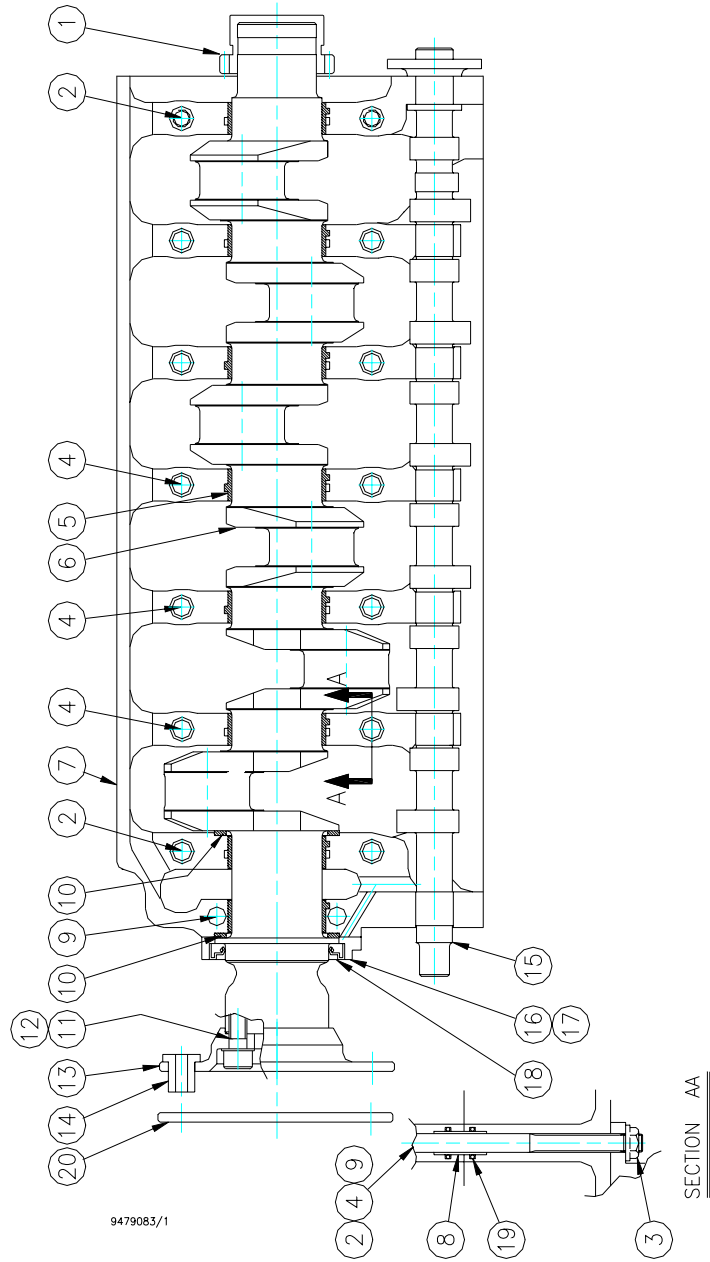

Jabiru 3300 Engine

Section A: CYLINDER HEAD

ITEM	PART #	ISS	DESCRIPTION	QTY	
1	PG10042N		'O'RING BS114V	24	
2	4633074	2	TUBE PUSH ROD COVER	12	
3	PH0666N	1	WASHER BELLEVILLE	36	
	452318N	1	WASHER	36	
4	PH72E24		CAP SCREW 1 1/2 X 5/16 UNF	36	
5	4657082	1	CYLINDER HEAD	6	NSS
6	PI10582N		SPARK PLUG	12	
7	PG0168N	1	'O'RING BS237V	6	
8	4641084	2	ROCKER COVER	6	
9	PH72624		CAP SCREW 5/8 X 1/4 UNC	48	
	AN960-416		WASHER	48	
10	4590074	4	VALVE GUIDE	12	
11	PH0515N		CIRCLIP (20 INT)	12	
12	4659084	2	VALVE SEAT INSERT INLET	6	
	4660084	2	VALVE SEAT INSERT EXHAUST	6	

Crankcase halves are not sold separately.

Jabiru 3300 Engine

Section B- 2 -1

Jabiru 3300 Engine

Section C: CONROD PISTON AND BARREL

ITEM	PART #	ISS	DESCRIPTION	QTY	
1	4651084	1	CONNECTING ROD ASSY	6	
			CONSISTS OF :-		
	4651183	2	CONNECTING ROD	1	NSS
	4651284	2	CAP CONNECTING ROD	1	NSS
	PB0055N		BEARING	0.25	NSS
	PH72E24	1	CAP SCREW 1 X 5/16 UNF	2	
	PB0045N		DOWEL	2	
2	4299054	4	GUDGEON PIN	6	
3	PG00454		CIRCLIP 23	12	
4	PG0055N		PISTON RING OIL SCRAPER	6	
5	PG0065N		PISTON RING #2	6	
6	PG0075N		PISTON RING #1	6	
	PG0085N		RING EXPANDER	12	
7	4685083	1	PISTON	6	
8	PG0025N		O'RING BS155V	6	
9	4554062	5	BARREL 106.5 (Shoulder Length)	6	
			BARREL 106.0		
			BARREL 105.5		
			BARREL 107.0		
10	4679084	1	SHIM BARREL 0.5 THICK		AS REQ'D
	467918N	1	SHIM BARREL 1.0 THICK		AS REQ'D
	467928N	1	SHIM BARREL 1.5 THICK		AS REQ'D

Jabiru 3300 Engine

Jabiru 3300 Engine

Section D: VALVE ASSEMBLY

ITEM	PART #	ISS	DESCRIPTION	QTY
1	PG92324	1	VALVE LIFTER	12
2	4642084	2	PUSH ROD	12
3	4647084	1	ROCKER - TAPPET #1 LS	12
	464808N	1	ROCKER - TAPPET #1 RS	12
4	MS21042L6	1	LOCK NUT	12
5	4593074	3	ADJUSTING SCREW	12
6	4594074	2	ROCKER SHAFT	6
7	PG0158N		O'RING BS014V	12
8	PB0035N		BUSH	12
9	PH0505N		CAP SCREW 1 X 1/4UNC	6
10	4604074	1	TOP SPRING WASHER	12
11	4605074	2	VALVE COLLET	24
12	PG71E24	1	VALVE SPRING	12
13	PG71C24	1	VALVE SPRING BOTTOM SEAT	12
14	4595074	1	INLET VALVE	6
	4596074	1	EXHAUST VALVE	6