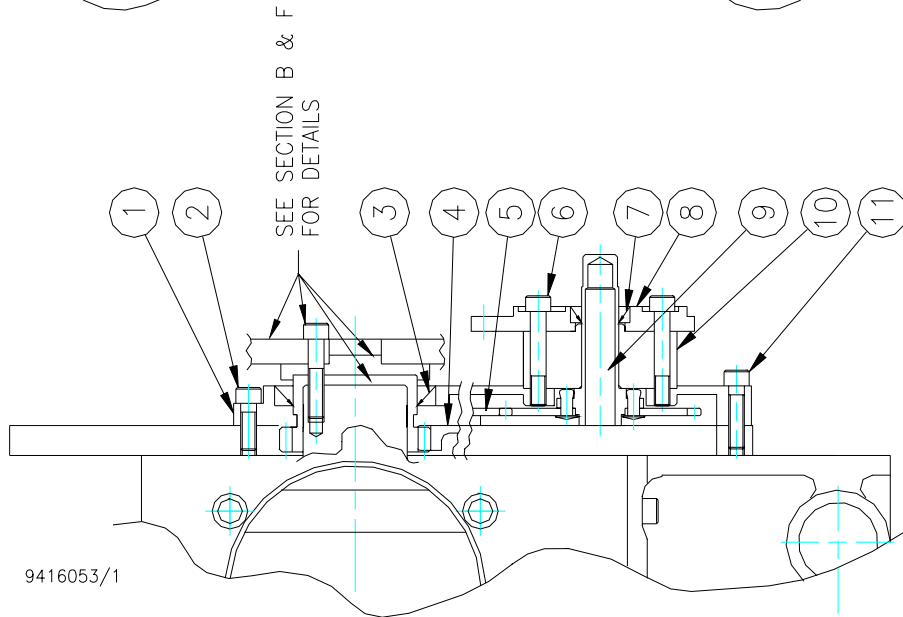

Jabiru 3300 Engine

9416053/1

Jabiru 3300 Engine

Section K: STARTER MOTOR

ITEM	PART #	ISS	DESCRIPTION	QTY
1	AN4-53A		BOLT	2
2	AN960-416		WASHER	2
3	4505053	1	STARTER MOTOR REWORKED	1
4	4063324	4	BUSH INNER STARTER	1
5	4372153	3	HOUSING STARTER MOTOR	1
6	PH0505N		CAP SCREW 1/4 UNC X 1	3
7	4372253	4	CLUTCH HOUSING STARTER	1
8	PM6352N		STARTER CLUTCH	1
9	4063224	3	BUSH OUTER - STARTER	1